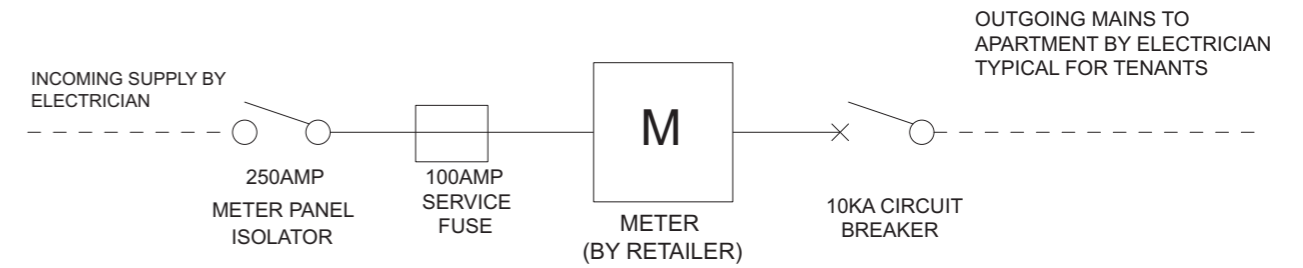

1	THREE PHASE CIRCUIT BREAKER FOR TENANT MAINS - SEE TABLE FOR SIZE
2	100AMP SERVICE FUSE HOLDERS
3	SINGLE PHASE ELECTRIC METERS BY OTHERS
4	NEUTRAL LINK
5	POLE FILLER
6	250AMP 3 PHASE METER PANEL ISOLATOR / MAIN SWITCH