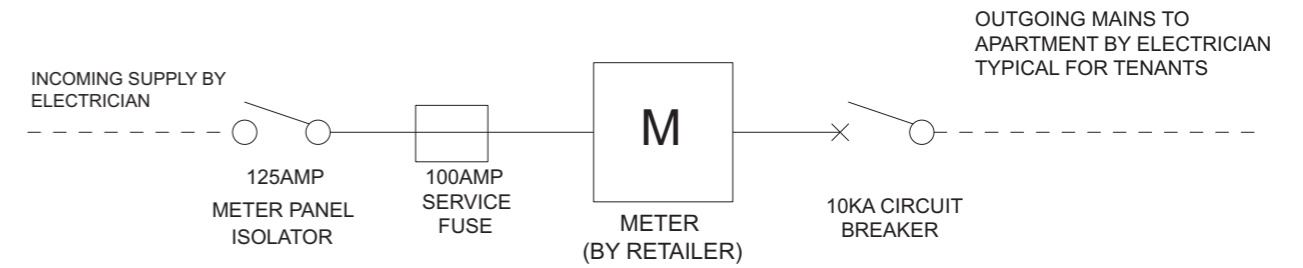

1	THREE PHASE CIRCUIT BREAKER FOR TENANT MAINS - SEE TABLE FOR SIZE
2	100AMP SERVICE FUSE HOLDERS
3	SINGLE PHASE ELECTRIC METERS BY OTHERS
4	NEUTRAL LINK
5	POLE FILLER
6	125AMP 3 PHASE METER PANEL ISOLATOR / MAIN SWITCH