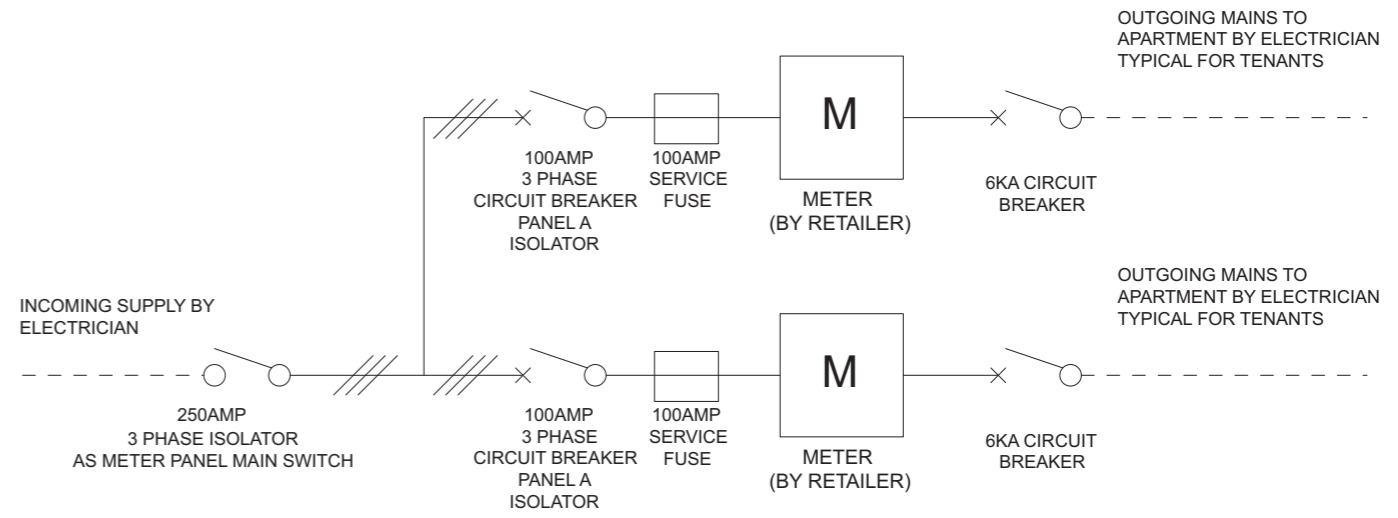

1	SINGLE PHASE CIRCUIT BREAKER FOR TENANT MAINS - SEE TABLE FOR SIZE
2	100AMP SERVICE FUSE HOLDERS
3	SINGLE PHASE ELECTRIC METERS BY OTHERS
4	NEUTRAL LINK
5	250AMP 3 PHASE ISOLATOR AS METER PANEL MAIN SWITCH
6	100AMP 3 PHASE CIRCUIT BREAKER AS PANEL A ISOLATOR
7	100AMP 3 PHASE CIRCUIT BREAKER AS PANEL B ISOLATOR

*** ALL INCOMING CONTROL / OUTGOING CONTROL BREAKERS CAN BE CHANGED TO SUIT CUSTOMERS NEEDS ***

SHEET	1 of 1	SCALE	NTS	REV	A	PROJECT
SIZE	A3					METER PANEL MODEL
DRAWN	RN on 10/10/2017					MP-12W+ISO
CHECK	SV					METER PANEL NUMBER
APPR.						MP 3
						METERPANELS PTY LTD
						19 ALEX AVE, MOORABBIN, VIC 3189
						PH: (03) 9555 9699